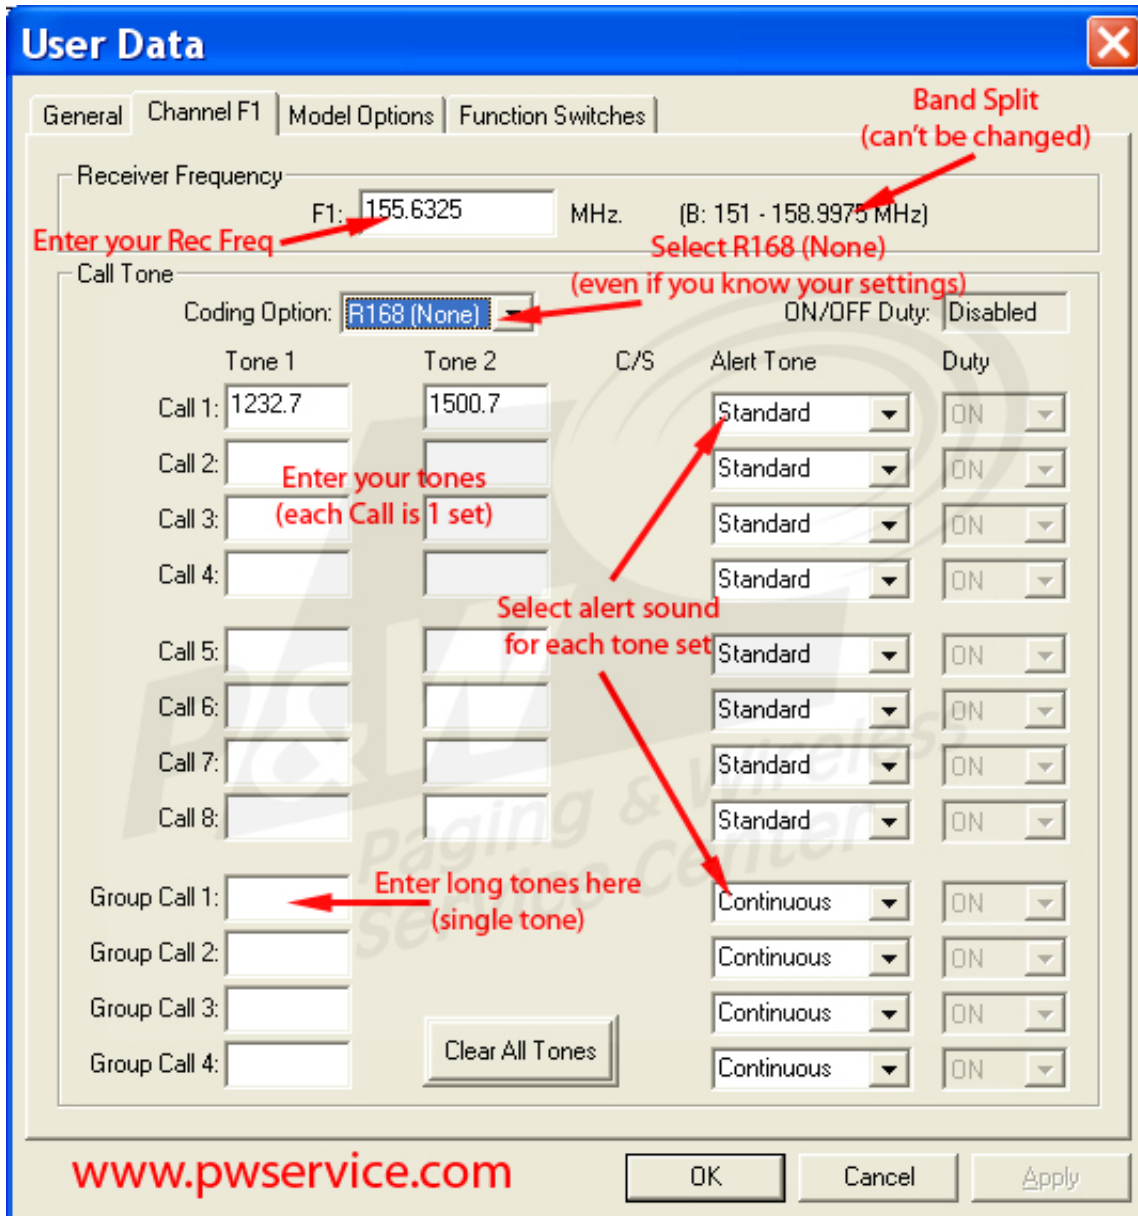

Dell N4030

[Bluetooth Driver Free Download](#)

programmiersoftware swissphone s.quad

[convert to mp3 for free download](#)

As the battery is used the indicator goes down, so you always know how long your battery will last.. I was initially attracted to the RE629's LCD display and its compact size—its dimensions are smaller than a credit card.. 75 Back housing* replacement plastic back housing $28 75 Programming kit Hardware and software $419.. 50 Operation and use For more info about Swissphone and their products Batteries - It uses AA batteries.. Either standard alkaline, Ni-cad, or NiMH Charger - The pager has a smart charging system. [Adobe Acrobat Reader Mac Os X 10.13](#)

programmiersoftware swissphone boss

[Suite Life Of Zack And Cody Conga Line Game](#)